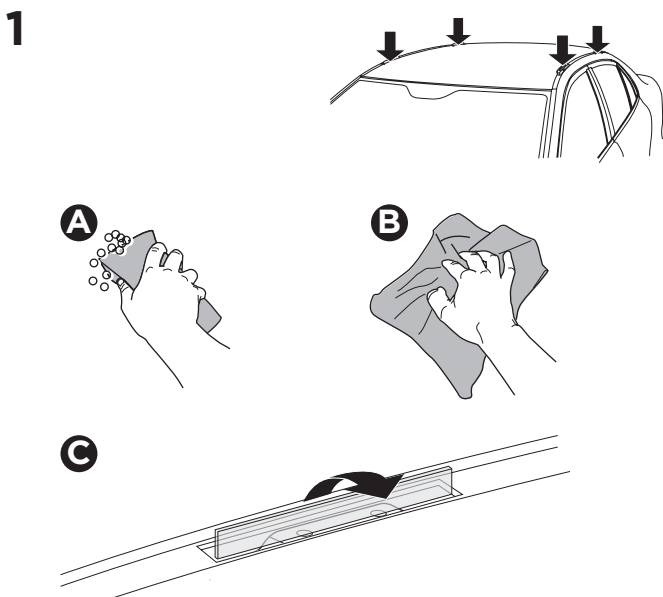

1

Kit 187156

SUBARU Forester, 5-dr SUV, 08-12 / *09-13

*North America

ISO 11154-E

This kit is only for vehicles with fixpoint mounting.

3

4