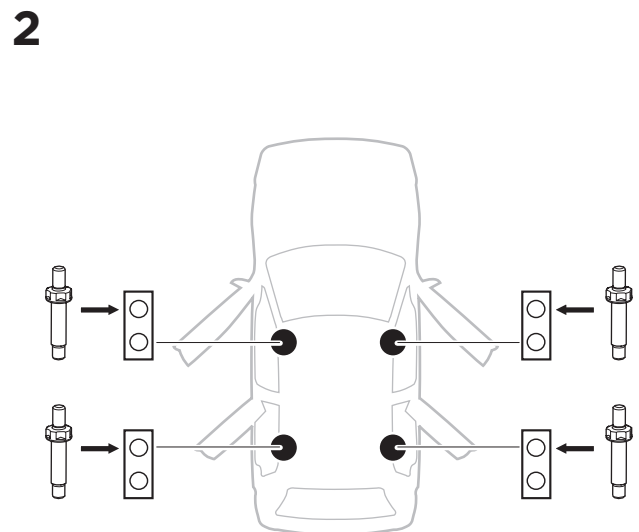

1

Kit 187156

SUBARU Forester, 5-dr SUV, 08-12 / *09-13

*North America

ISO 11154-E

This kit is only for vehicles with fixpoint mounting.

3

4